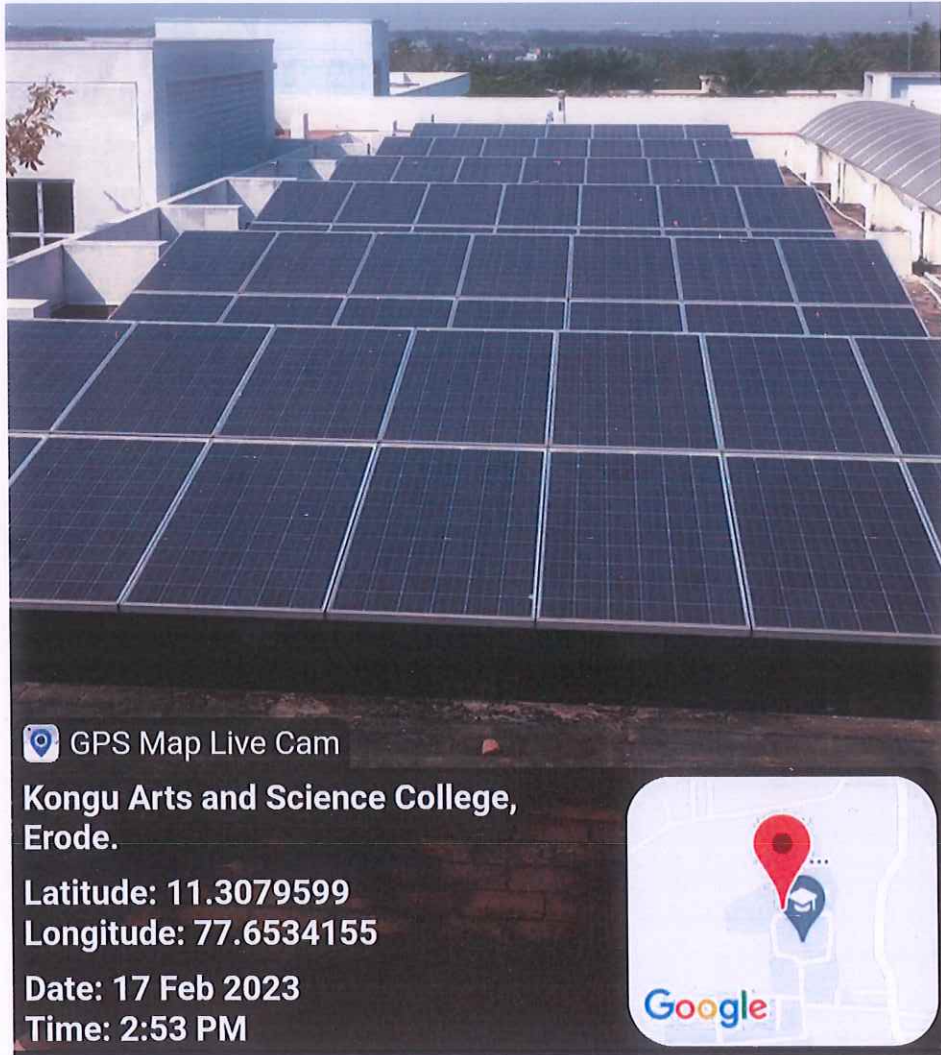

## 1. Solar Energy

Solar cell panel (1) installed on the terrace of Main Block

*Dr. N. RAMAN*  
PRINCIPAL,  
KONGU ARTS AND SCIENCE COLLEGE  
(AUTONOMOUS)  
NANJANAPURAM, ERODE - 638 107

## KONGU ARTS AND SCIENCE COLLEGE

(An Autonomous Institution, Affiliated to Bharathiar University,  
Coimbatore)

ERODE – 638 107

 GPS Map Live Cam

**Kongu Arts and Science College,  
Erode.**

**Latitude: 11.3079599  
Longitude: 77.6534155**