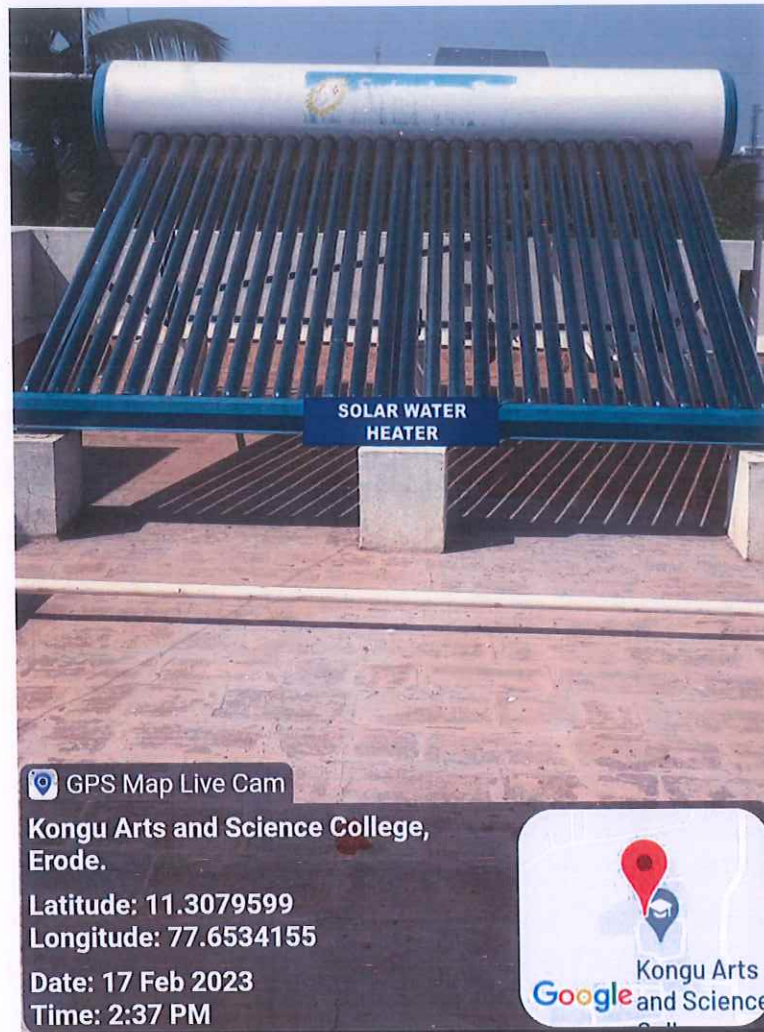

KONGU ARTS AND SCIENCE COLLEGE

(An Autonomous Institution, Affiliated to Bharathiar University,
Coimbatore)

ERODE – 638 107

5. Power Efficient Equipment

Power efficient Solar Water Heater on the terrace of Staff Quarters