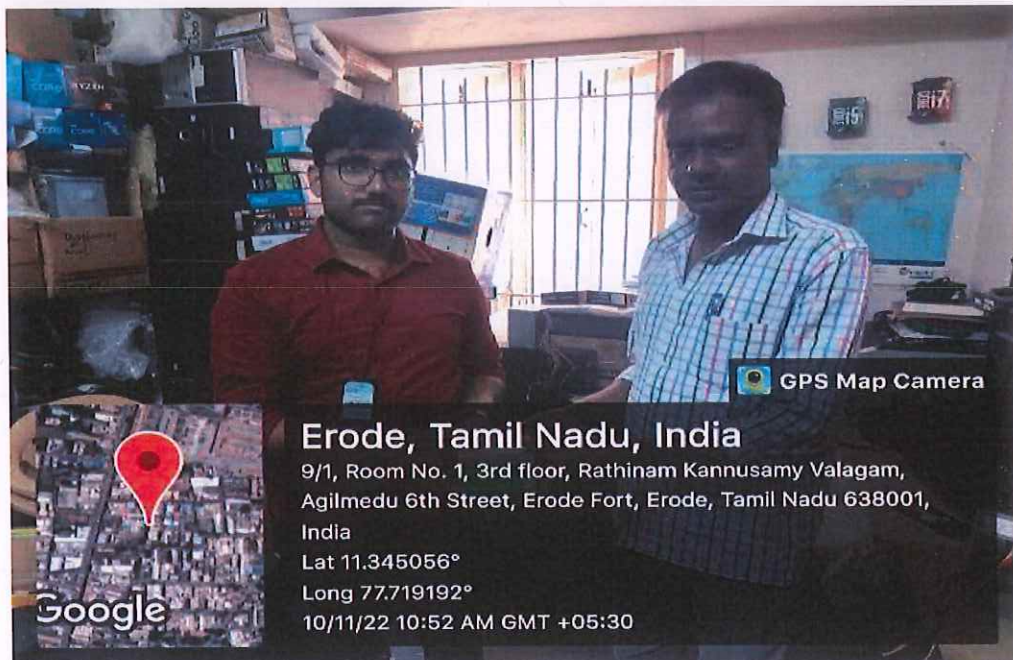

KONGU ARTS AND SCIENCE COLLEGE

(An Autonomous Institution, Affiliated to Bharathiar University, Coimbatore)

ERODE – 638 107

E-waste collected by Olirum Erodu Foundation for disposal & Recycling

Dr. N. RAMAN
PRINCIPAL,
KONGU ARTS AND SCIENCE COLLEGE
(AUTONOMOUS)
NANJANAPURAM, ERODE - 638 107