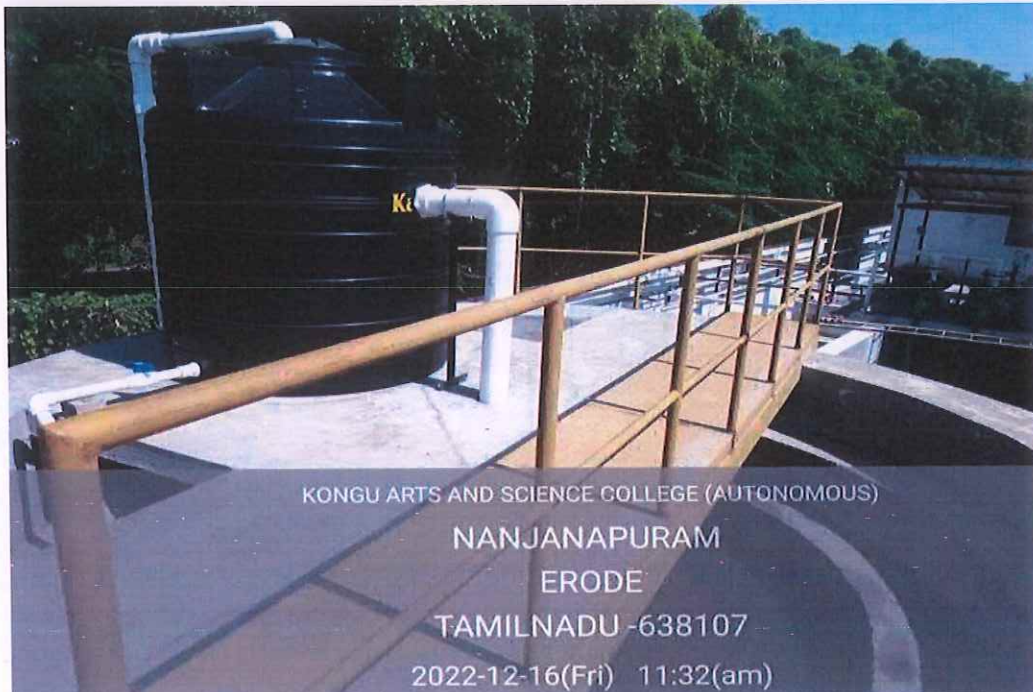

KONGU ARTS AND SCIENCE COLLEGE (AUTONOMOUS)

NANJANAPURAM

ERODE

TAMILNADU -638107

2022-12-16(Fri) 11:32(am)