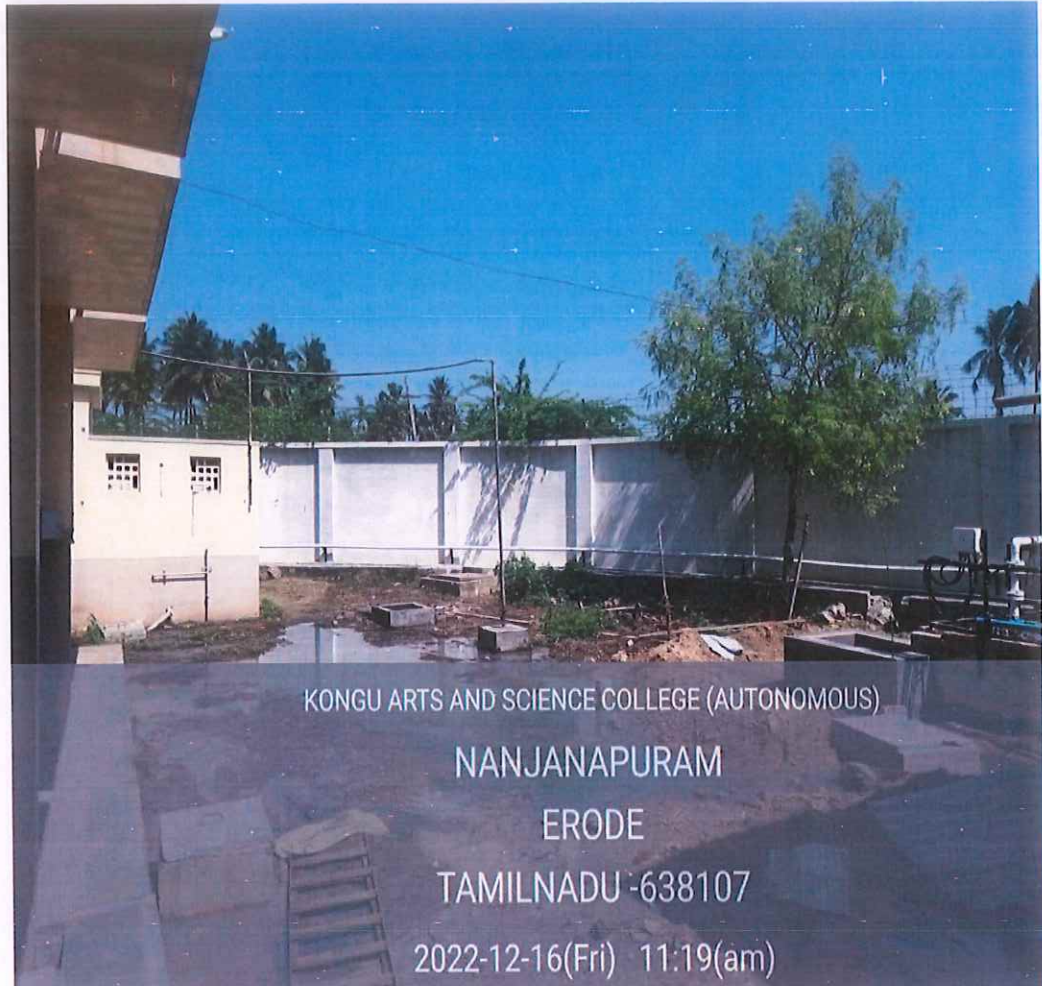

KONGU ARTS AND SCIENCE COLLEGE

(An Autonomous Institution, Affiliated to Bharathiar University, Coimbatore)

ERODE – 638 107

Bio-Gas generation