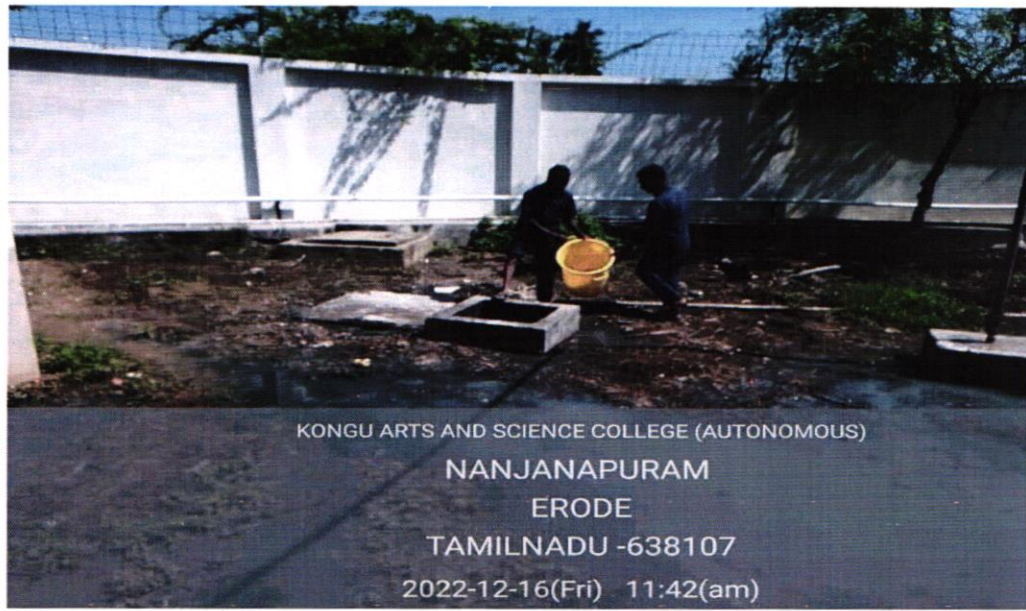

KONGU ARTS AND SCIENCE COLLEGE

(An Autonomous Institution, Affiliated to Bharathiar University, Coimbatore)

ERODE – 638 107